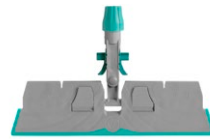

Related products

Terminal cone for telescopic handle

Trilogy frame