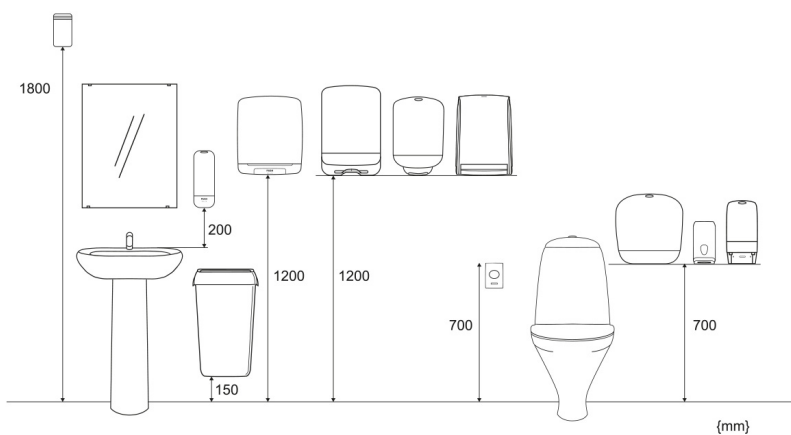

90144

Katrin Plastic Dispenser with Core Catcher For System Toilet Paper Roll, White

- Holds two Katrin System toilet rolls
- Seamless dispensing with drop-down roll system and adjustable roll brake
- Easy and quick to refill
- Can be refilled while the second roll is in use, so tissue is always available
- 1360 - 1836 sheets, depending on paper quality
- Two versions available: with or without core catcher
- Better paper accessibility at the front of the dispenser opening
- The lock can be used with or without a key
- No searching around inside the dispenser opening for the loose end of the paper roll
- Main raw materials of major plastic parts and lock: ABS (Acrylonitrile butadiene styrene), PC (polycarbonate), POM (polyoxymethylene)
- Katrin Inclusive dispensers are resistant to high temperatures
- Comply with UL94 Fire Safety and Fire Protection regulations (EU)

Product

Length	174 mm	Colour	White
Depth	154 mm	Gross weight	0.937 kg
Height	402 mm		

Trading unit

Length	160 mm	Consumer packs/ trading unit	1	Gross weight	1.132 kg
Depth	407 mm			EAN	
Height	186 mm				

Pallet

Length	1,200 mm	Gross weight	106.654 kg	EAN	 6 4 143 01 022 274
Depth	800 mm	Trading units / pallet	72		
Height	1,266 mm				

Measurements and Installing

Related products

156104
Katrin Dispenser Toilet
Paper Roll System 567
Sheets 2-Ply, Yellow