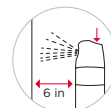

2. Do not rotate cap.

3. Shake well before use.

4. Hold can upright and spray about 6 inches from surface or directly onto cloth.

*Safe to use only on finished, sealed surfaces

Pledge® Amazing Shine Polish